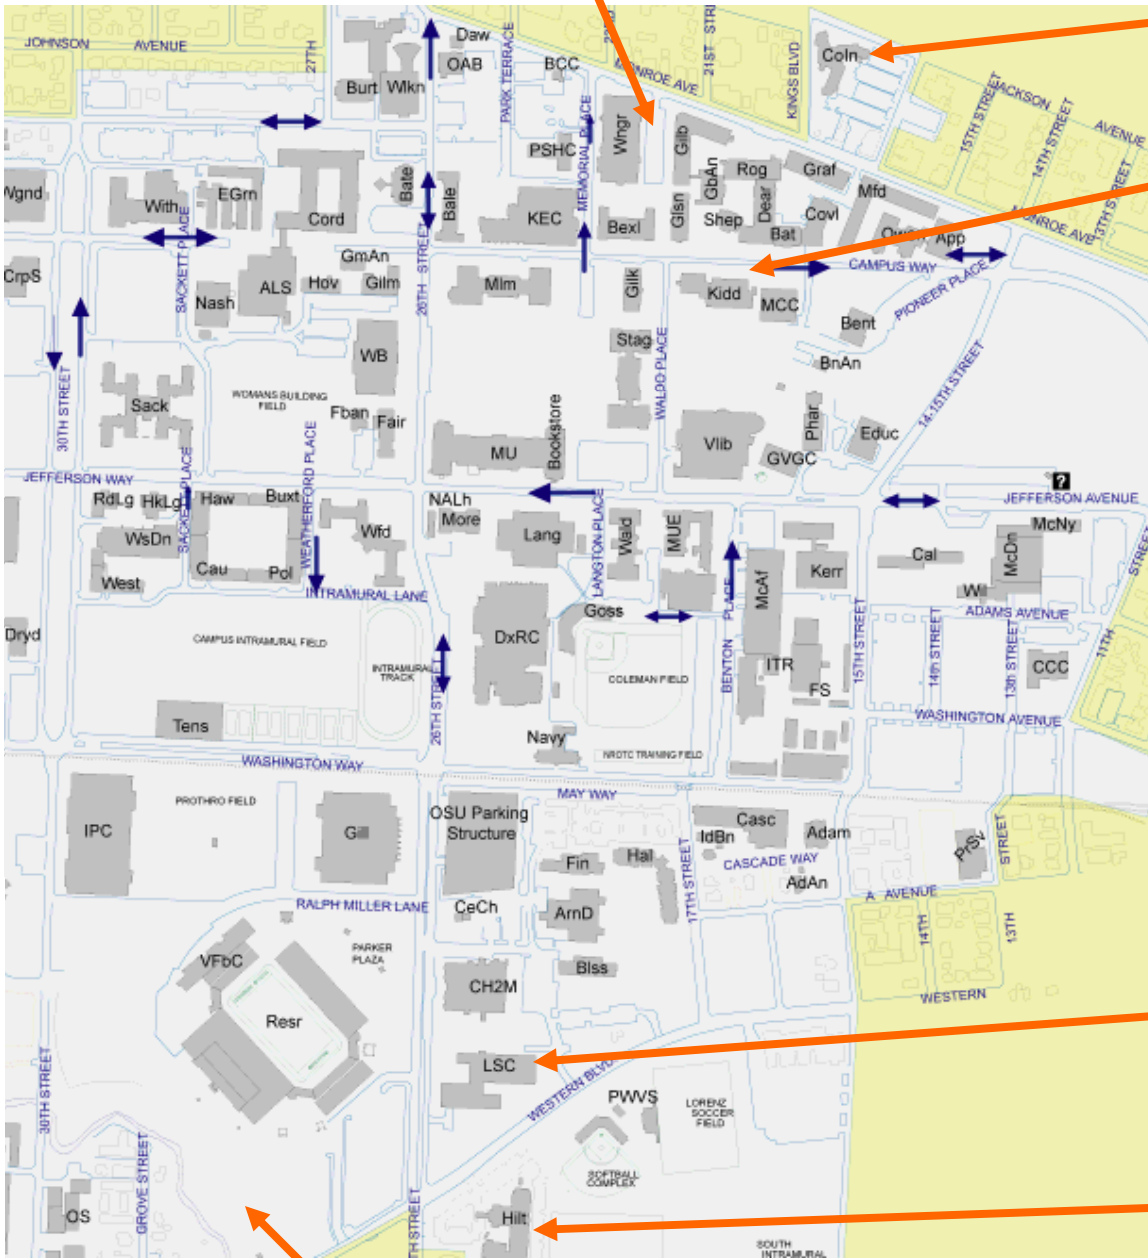

Parking – Sat., Sun.

The GEM

Kidder Hall

Parking, Friday

LaSells Stewart Center

Hilton Garden Inn